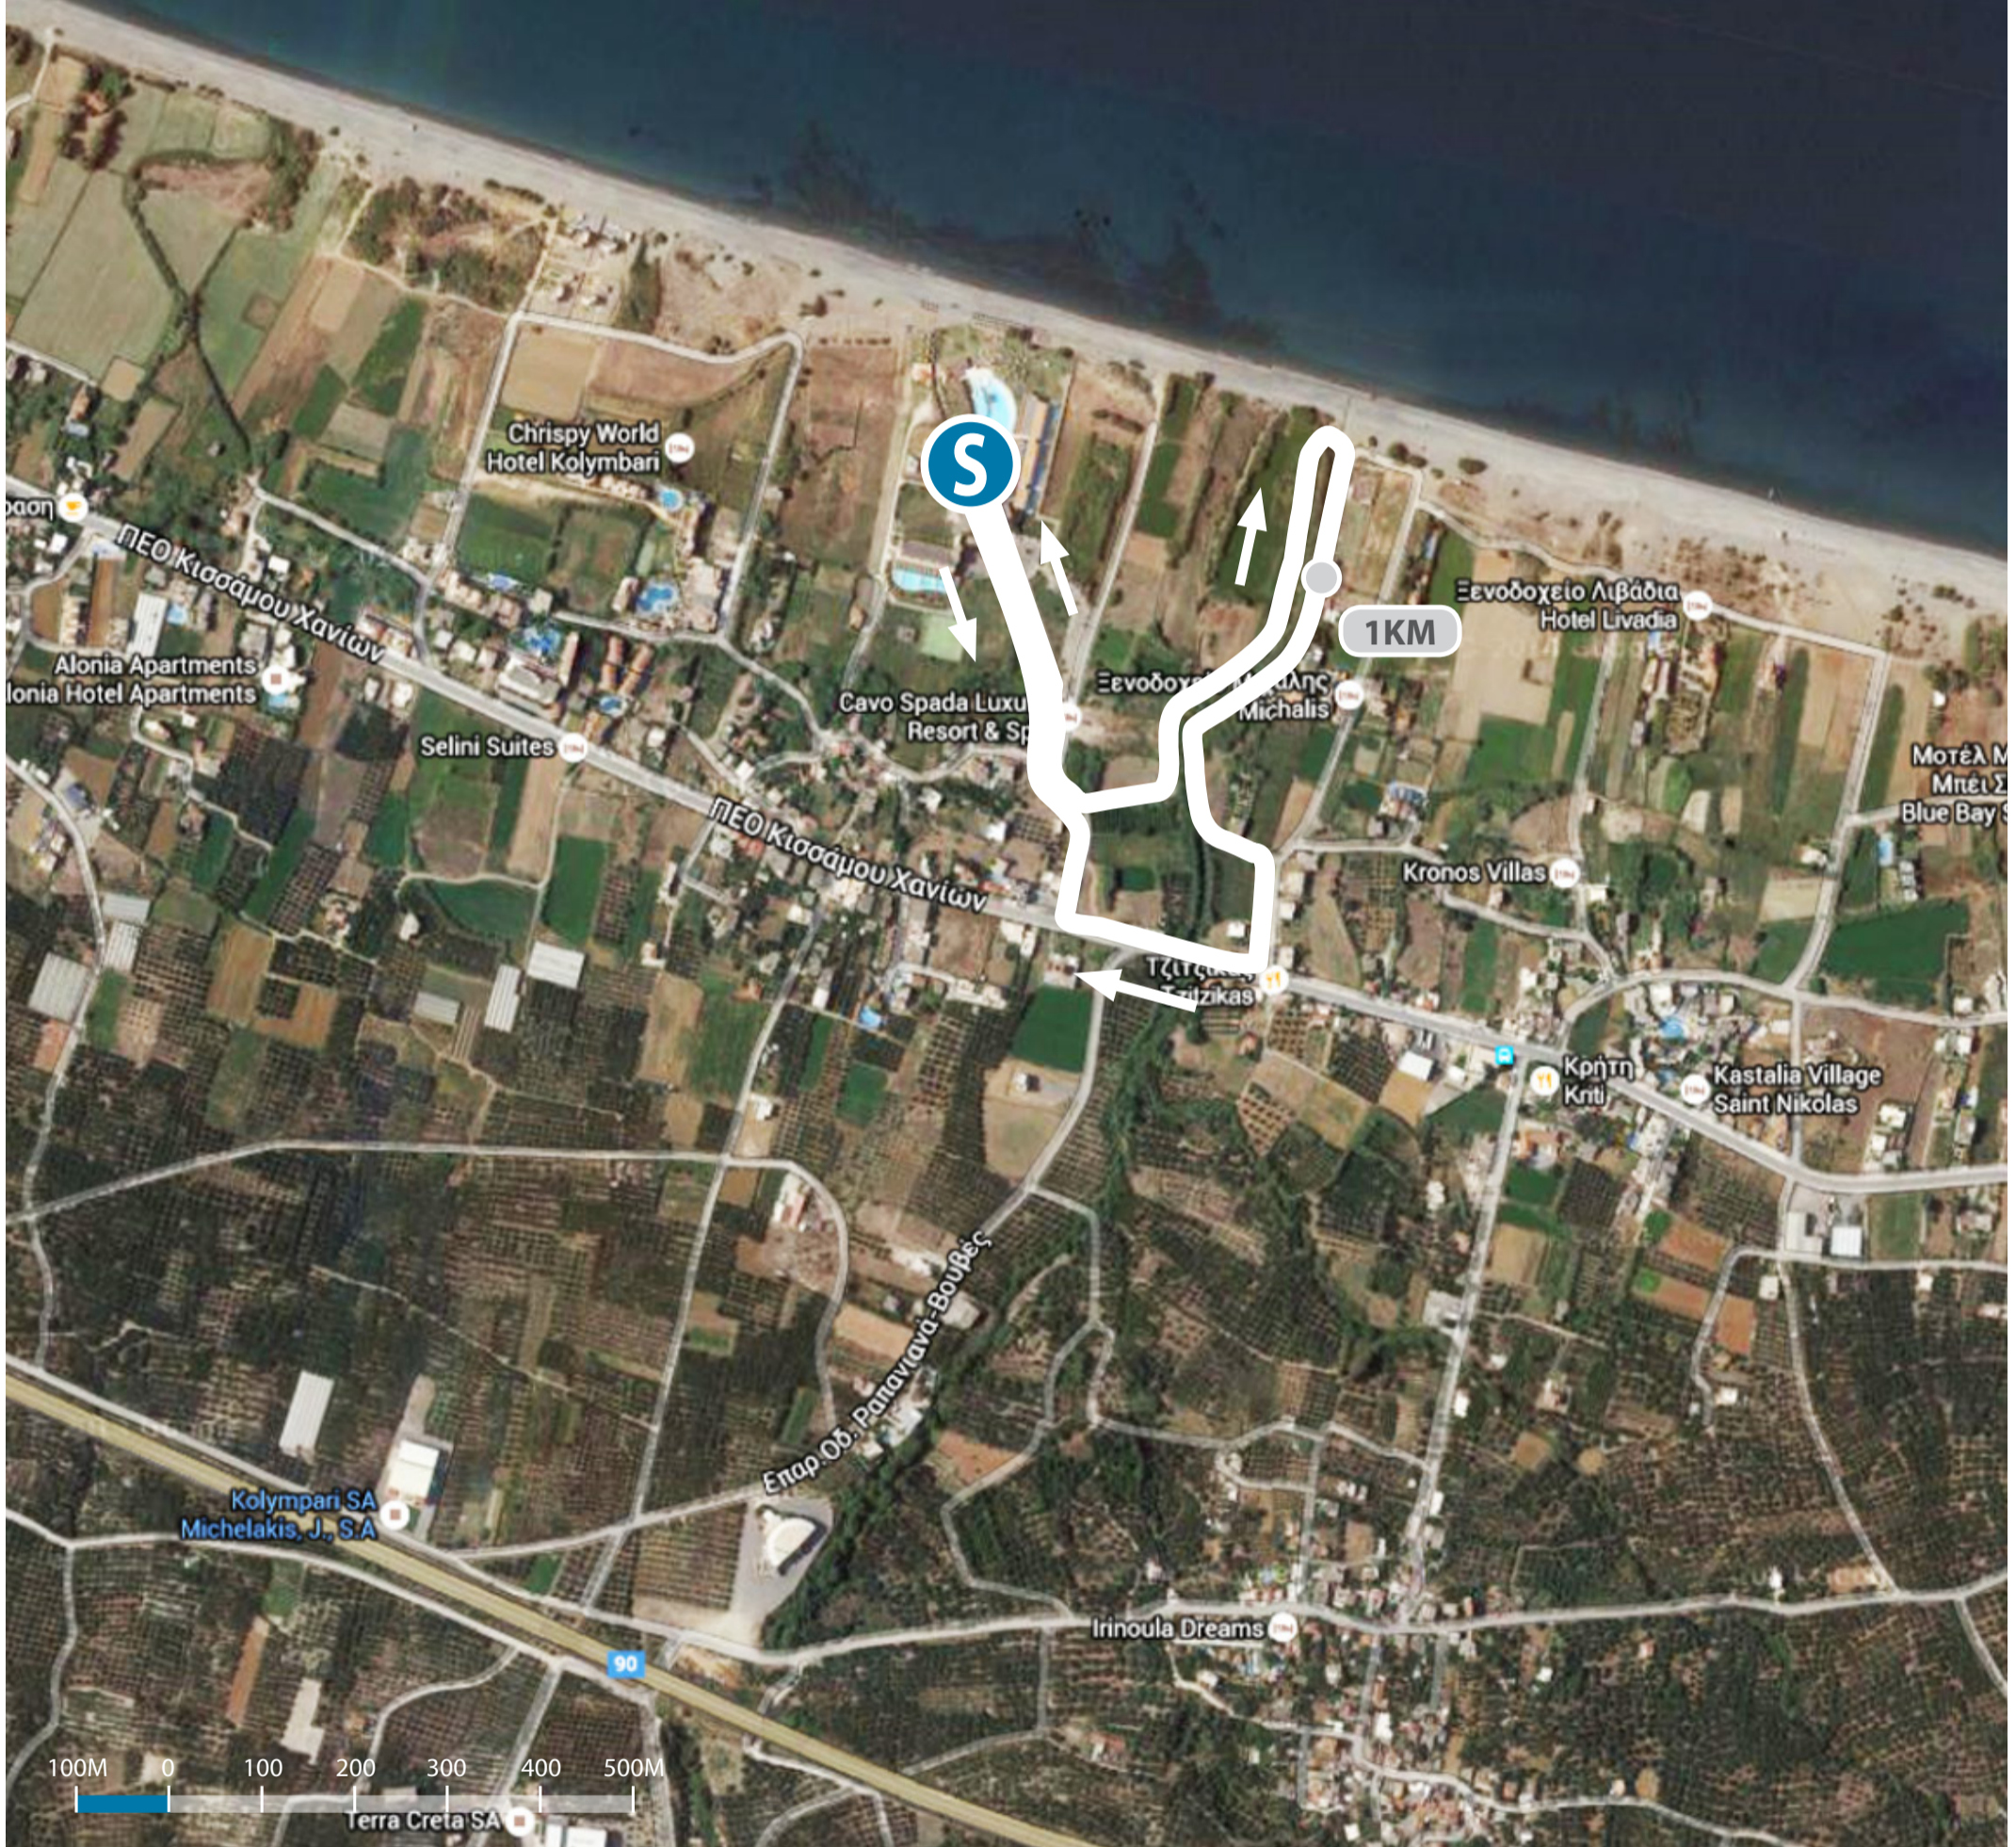

WHITE LOOP

1.9KM

apollo

CAVO SPADA HOTEL
CRETE - GREECE

DISTANCE: 1.9KM

TOTAL CLIMB: 7M

HIGHEST POINT: 6M