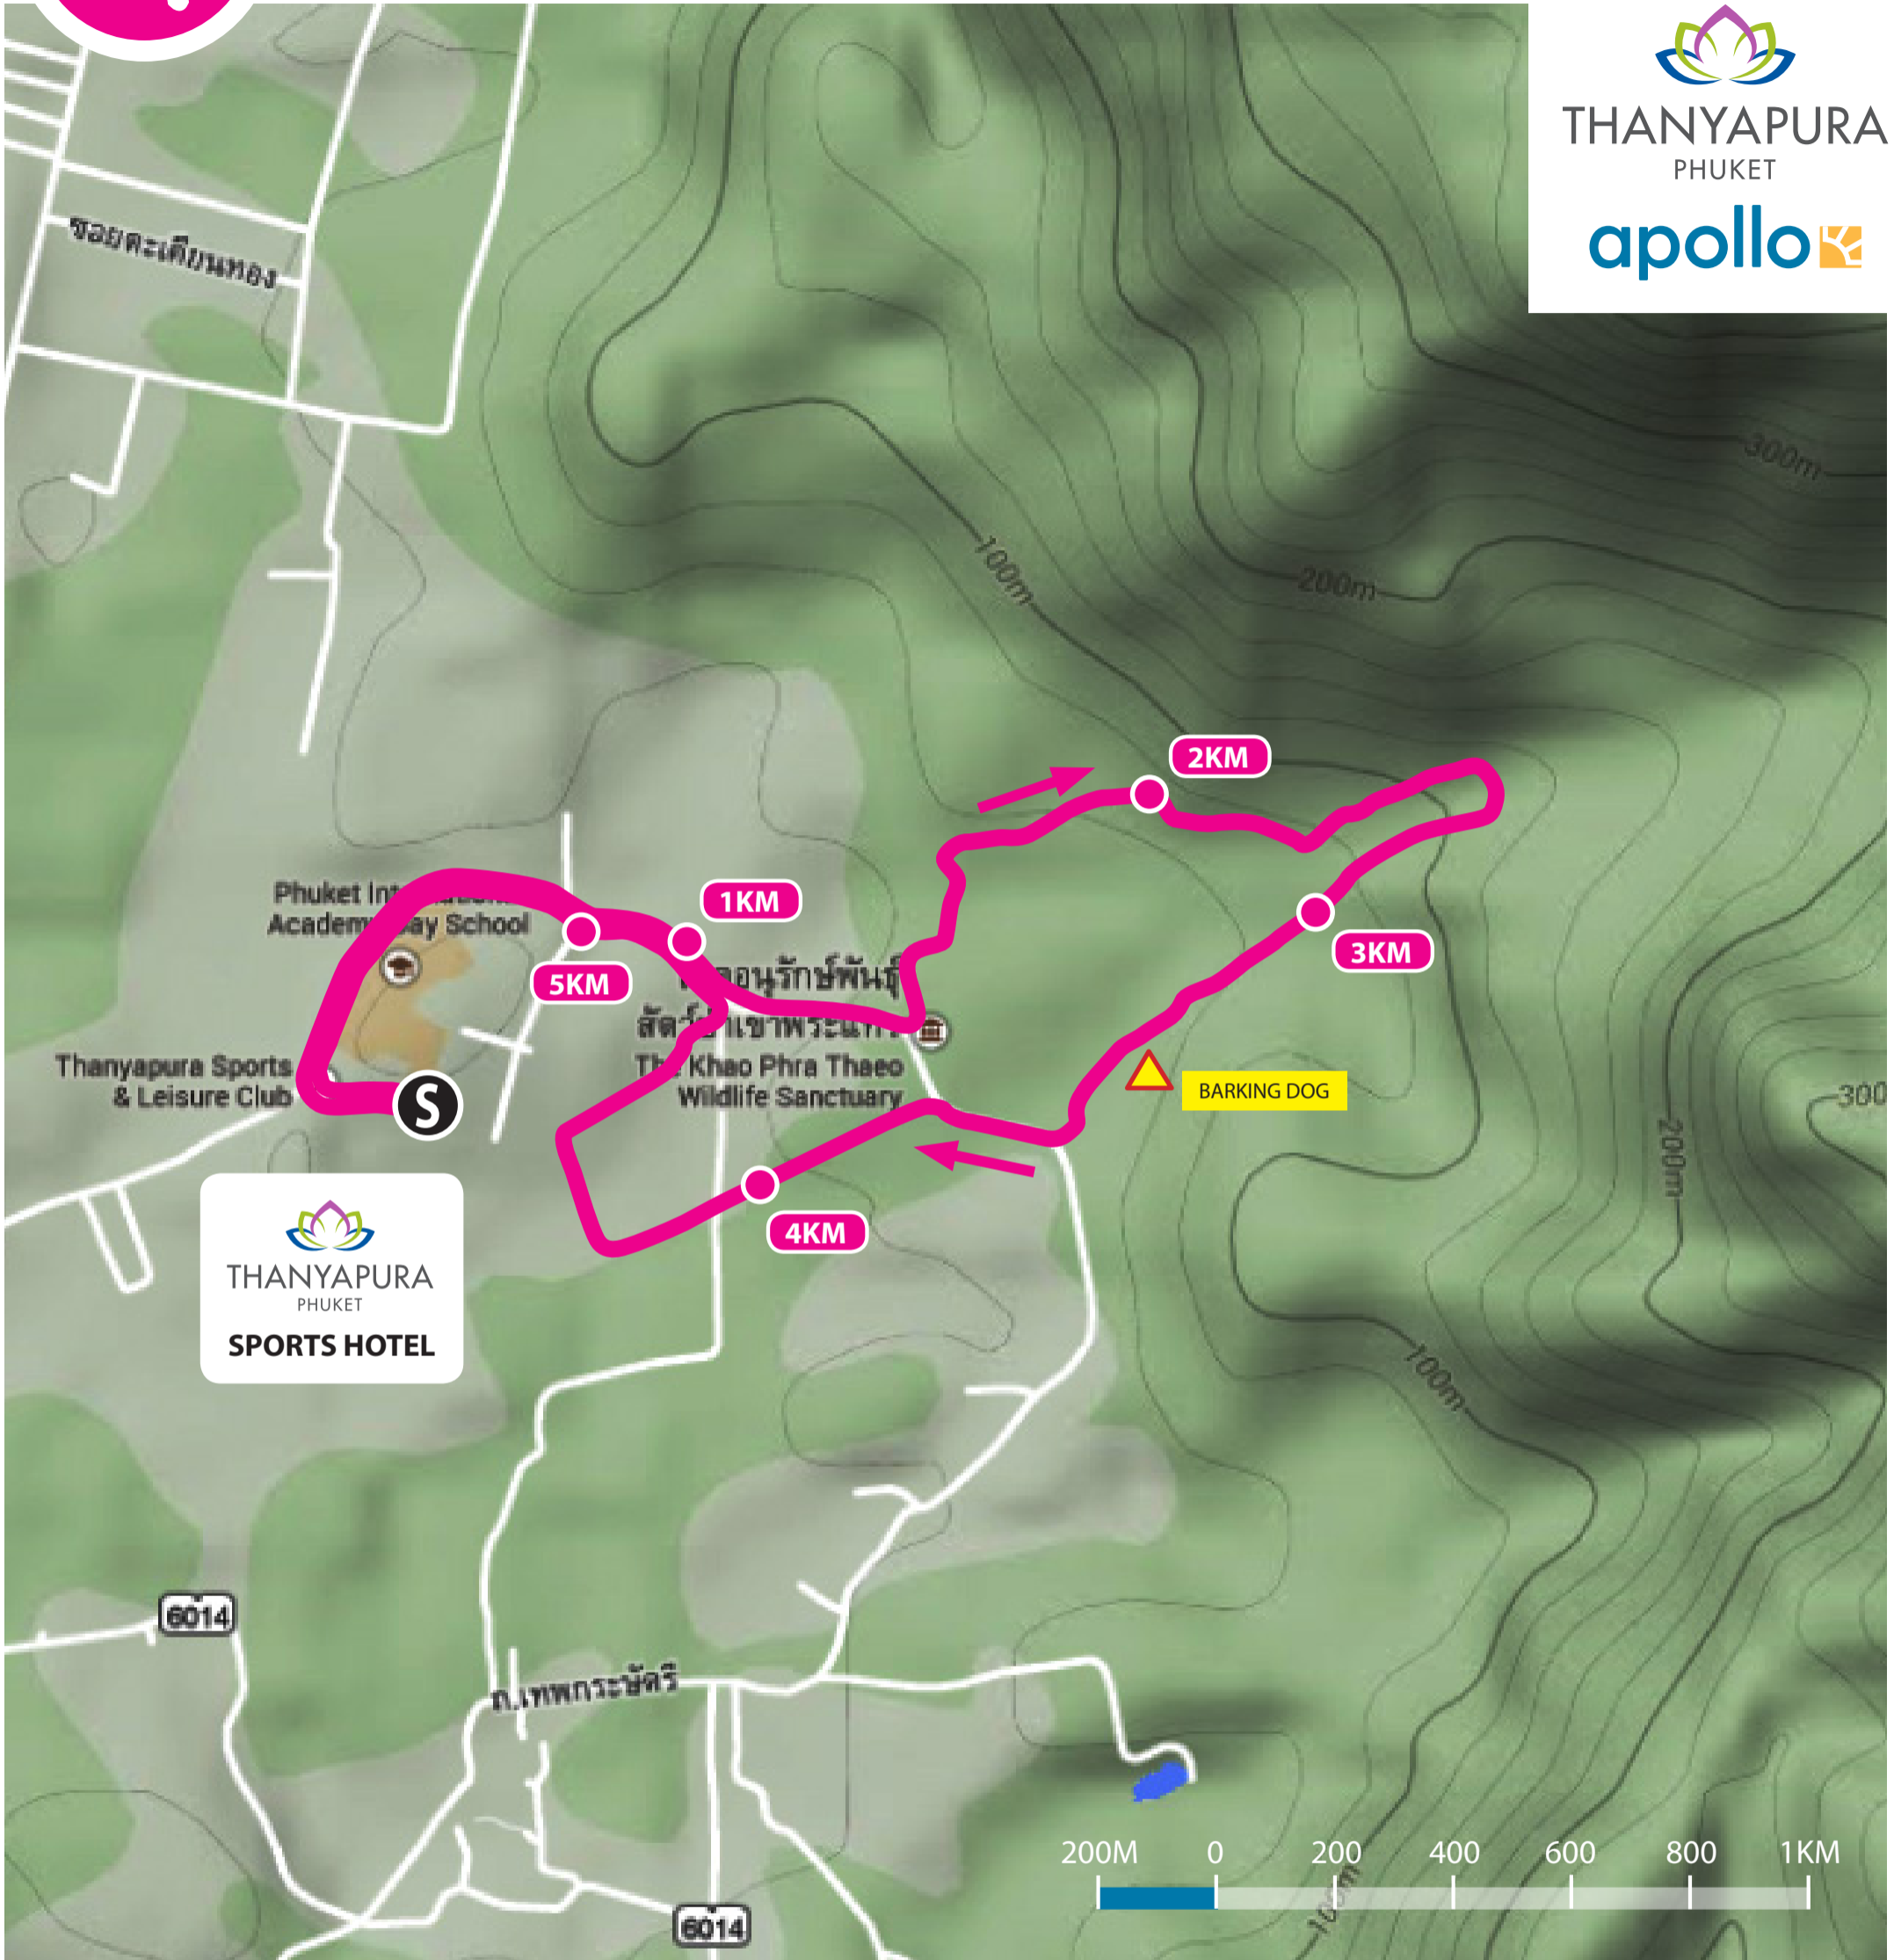

JUNGLE TRAIL

5.8KM

THANYAPURA
PHUKET

ROUTE INFORMATION

Look out for barking dog.

DISTANCE: 5.8KM

TOTAL CLIMB: 105M

HIGHEST POINT: 95M