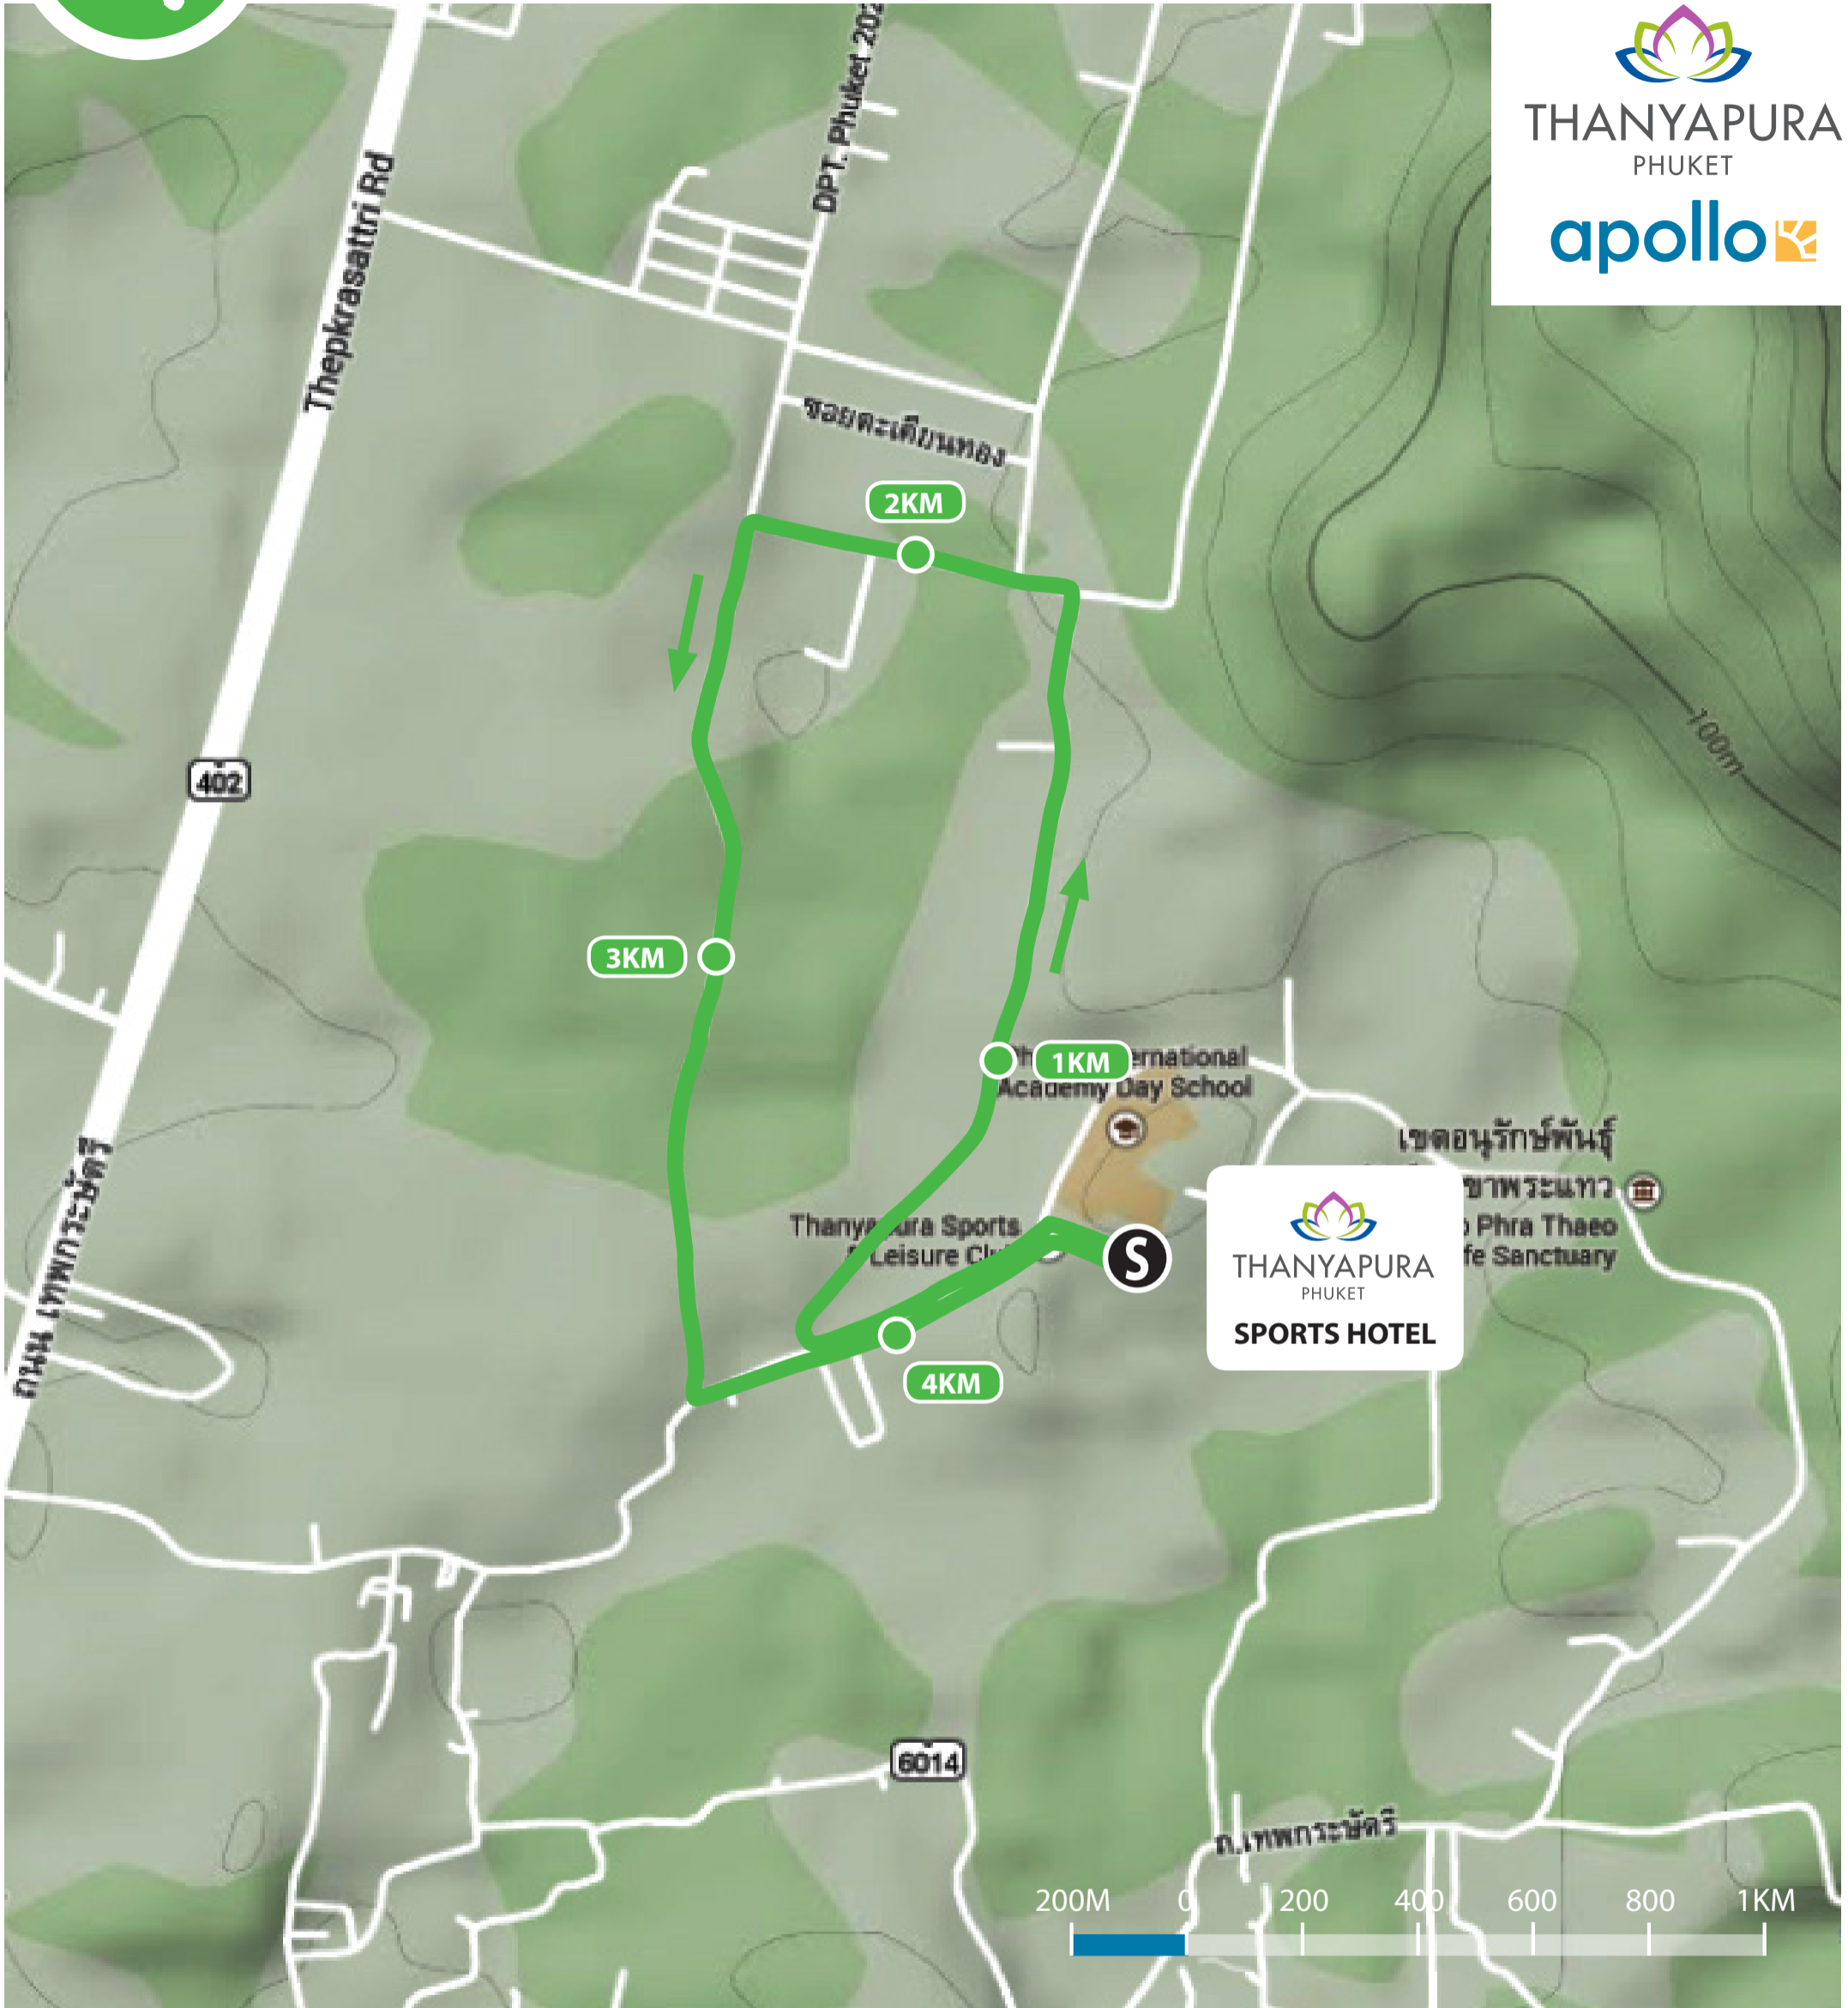

BRICK LOOP

4.4KM

THANYAPURA
PHUKET

apollo

DISTANCE: 4.4KM

TOTAL CLIMB: 12M

HIGHEST POINT: 29M